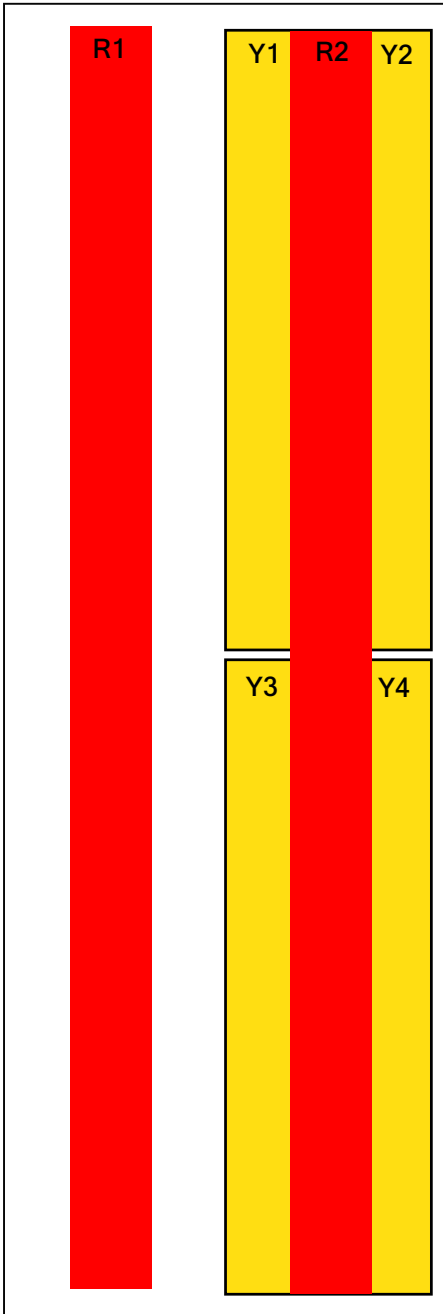

# 12HBSAR-KU6NBA (Type 17 RET Configuration Only)

**Top of antenna  
Viewed from rear**

**RET placement  
as viewed from rear  
of antenna**

**Top of antenna**

Array	Ports	Freq (MHz)	Ports controlled by common RET	AISG RET UID
R1	1, 2	698-960	1, 2, 3, 4	C1xxxxxxxMM.1
R2	3, 4	698-960		
Y1	5, 6	1695-2400	5, 6, 7, 8 Left Beams	C1xxxxxxxMM.3
Y3	7, 8	1695-2400		
Y2	9, 10	1695-2400	9, 10, 11, 12 Right Beams	C1xxxxxxxMM.2
Y4	11, 12	1695-2400		