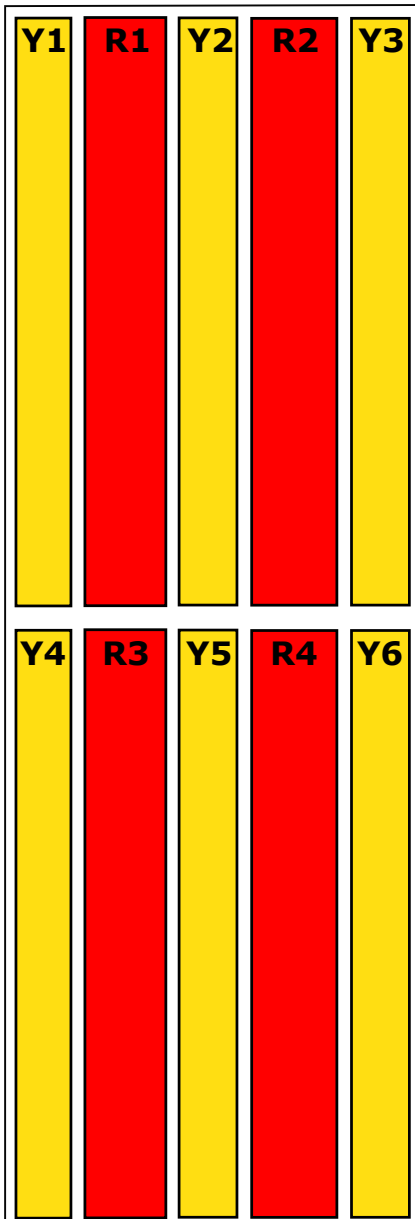

# HTSBD5R-BU8AB

## (RET-T17iG3-M Configuration Only)

**Top of antenna  
Viewed from rear**

Array	Ports	Freq (MHz)	Ports controlled by dedicated RET	AISG RET UID
R1	1, 2	698-896	1, 2, 3, 4	ClxxxxxxMM.1
R3	3, 4	698-896		
R2	5, 6	698-896	5, 6, 7, 8	ClxxxxxxMM.2
R4	7, 8	698-896		
Y1	9, 10	1695-1780 1850-1995 2110-2360	9, 10, 11, 12	ClxxxxxxMM.3
Y4	11, 12			
Y2	13, 14	1695-1780 1850-1995 2110-2360	13, 14, 15, 16	ClxxxxxxMM.4
Y5	15, 16			
Y3	17, 18	1695-1780 1850-1995 2110-2360	17, 18, 19, 20	ClxxxxxxMM.5
Y6	19, 20			